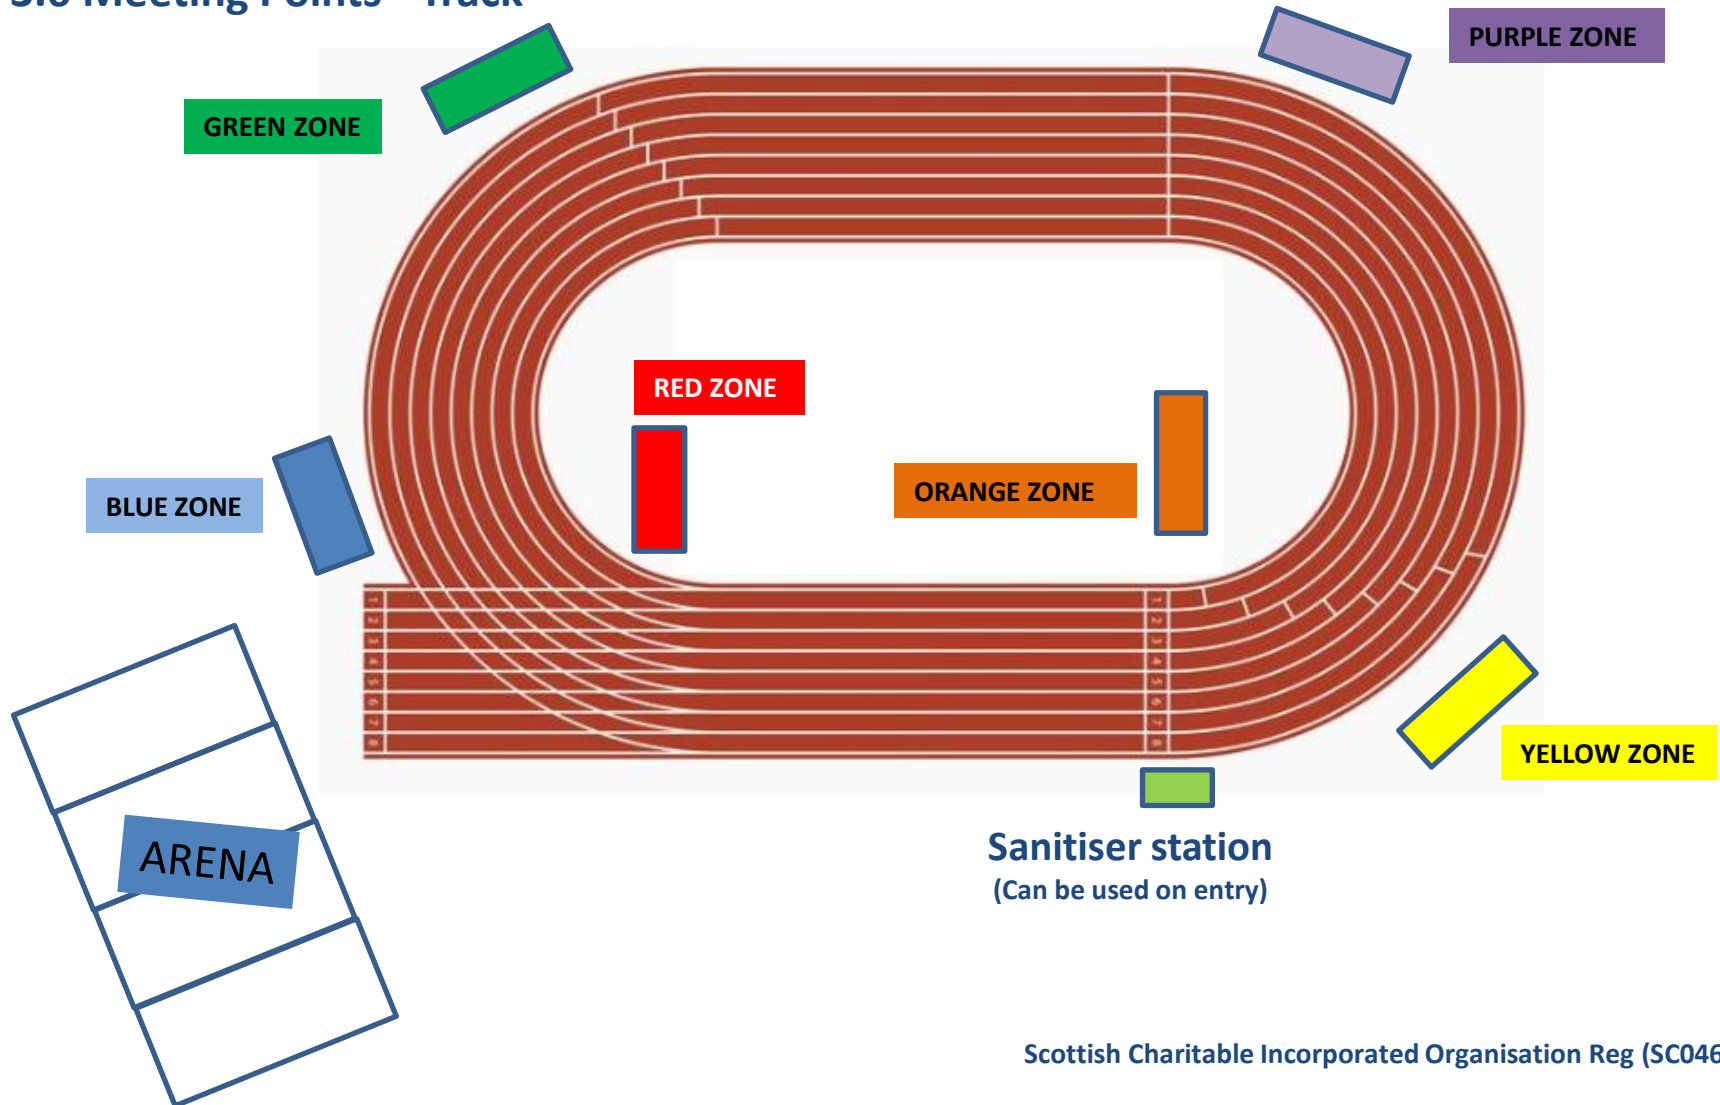

Kilmarnock Harrier & A.C - Covid-19

3.4 Arrival/Leaving - Athletics Arena

Kilmarnock Harrier & A.C - Covid-19

3.5 When at the Athletics Arena

- Follow the one-way system to your group coloured section, see map provided
- Wait in your coloured area
- 12 year-old athletes and upwards should maintain 2m social distancing, staying within their group
- 11 years and below, should stay within their areas and maintain distance from other groups
- Do not enter the arena building without permission
- After the session, make your way around the track to the main car park, await collection
- Always follow the one-way system

Kilmarnock Harrier & A.C - Covid-19

3.6 Meeting Points - Track

Kilmarnock Harrier & A.C - Covid-19

3.4 Meeting Points - Senior Groups