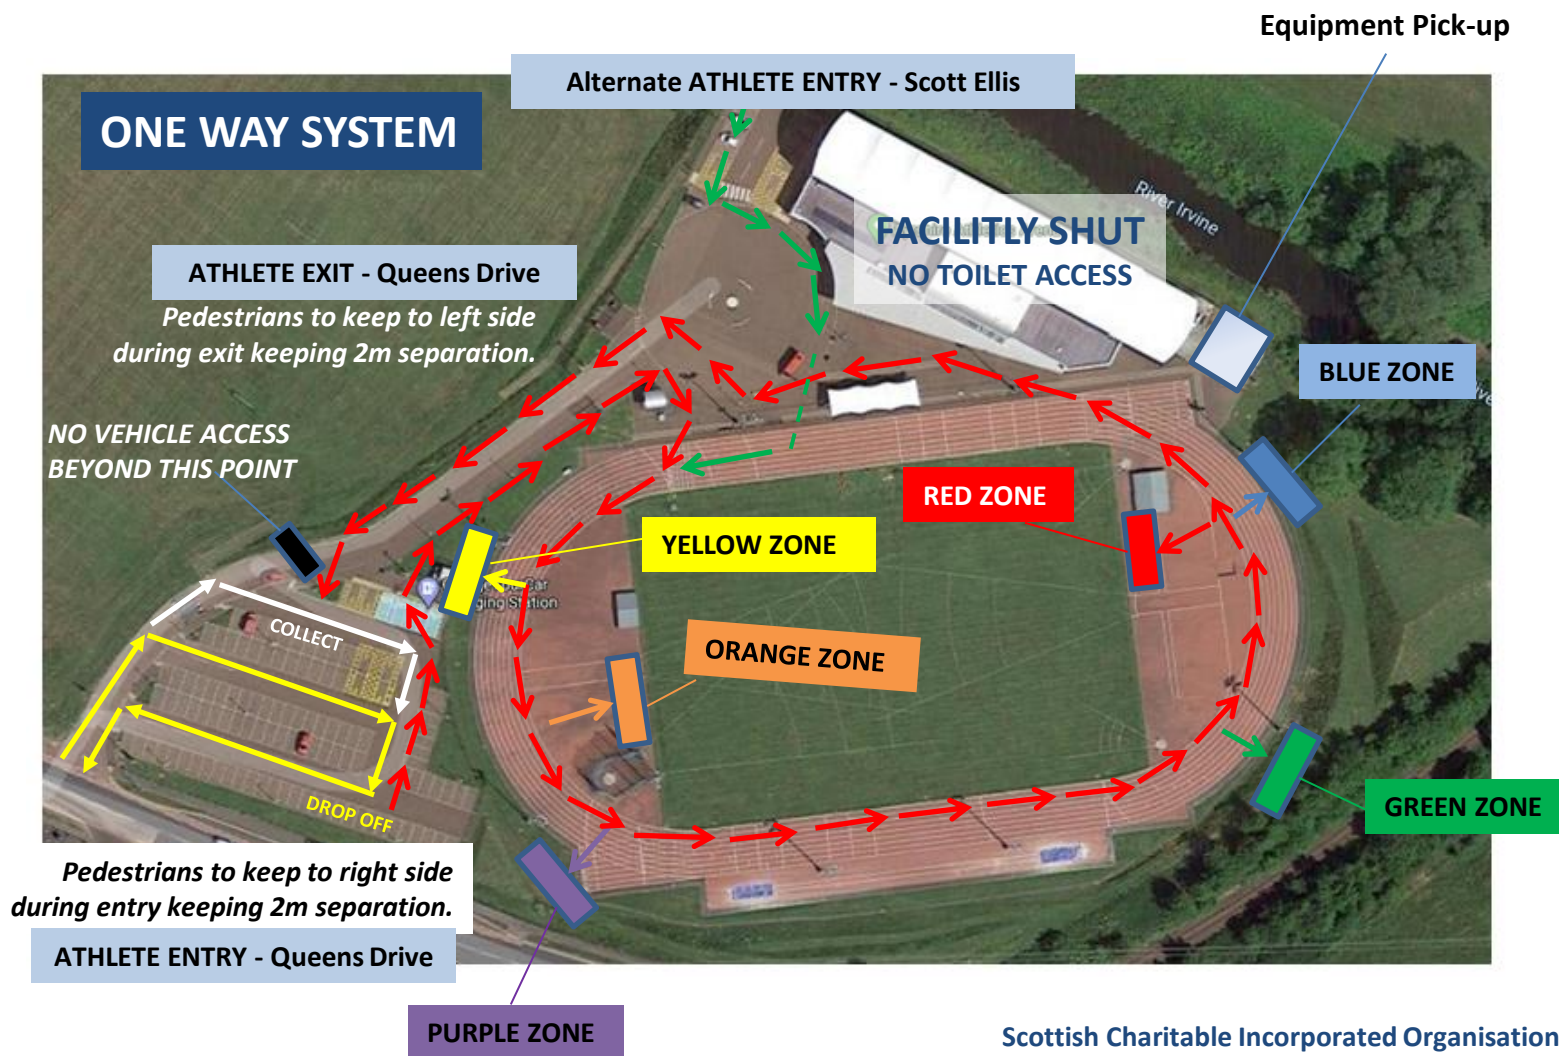

Kilmarnock Harrier & A.C - Covid-19

3.4 Arrival/Leaving - Athletics Arena

Kilmarnock Harrier & A.C - Covid-19

3.5 When at the Athletics Arena

- Follow the one-way system to your group coloured section, see map provided
- Wait in your coloured area
- 12 year-old athletes and upwards should maintain 2m social distancing, staying within their group
- 11 years and below, should stay within their areas and maintain distance from other groups
- Do not enter the arena building without permission
- After the session, make your way around the track to the main car park, await collection
- Always follow the one-way system

Kilmarnock Harrier & A.C - Covid-19

3.6 Meeting Points - Track

Kilmarnock Harrier & A.C - Covid-19

3.4 Meeting Points - Senior Groups