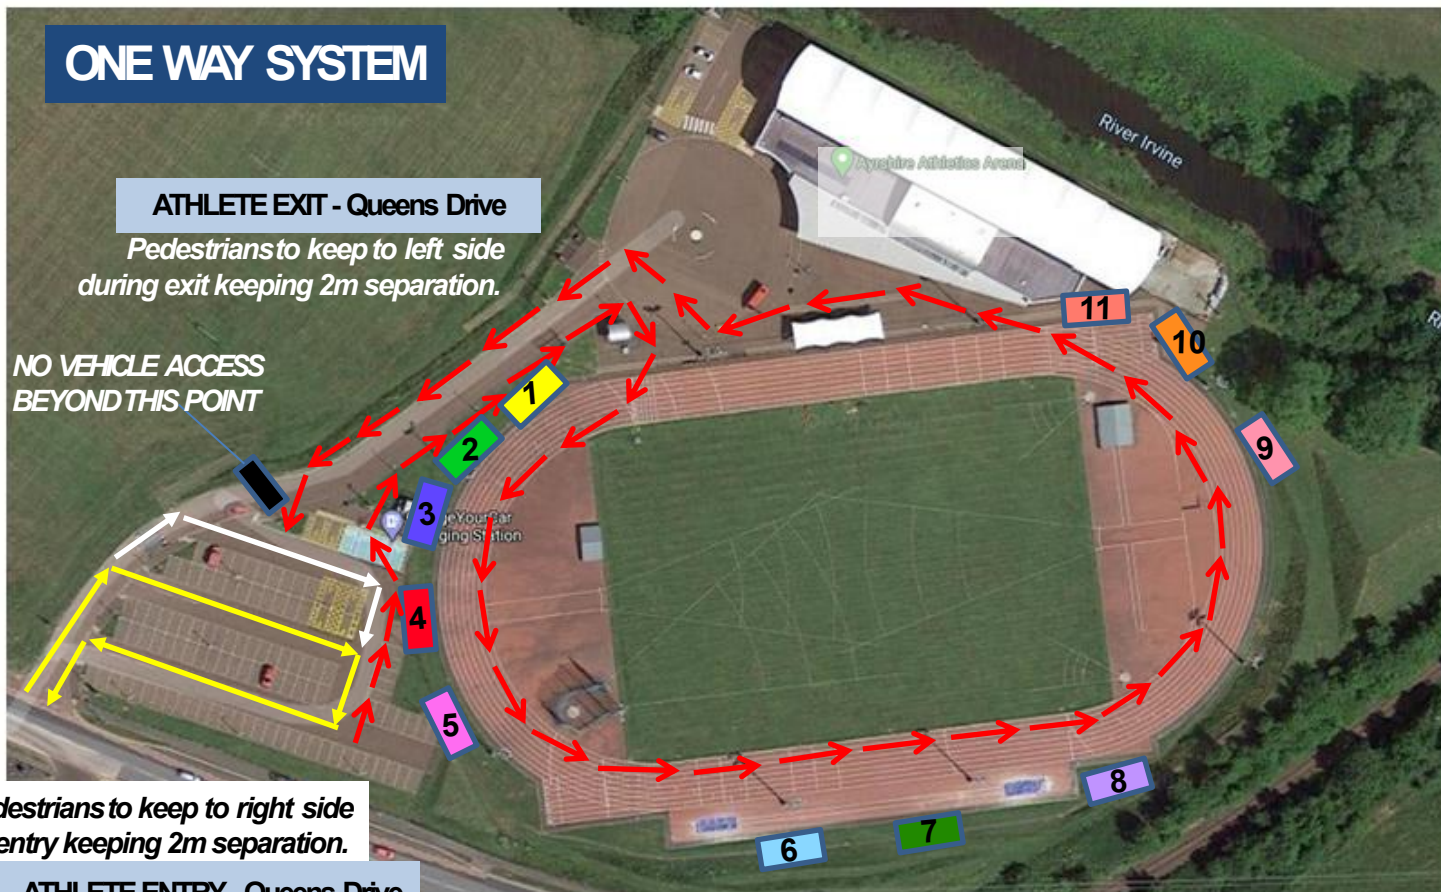

Ayrshire Harriers - 9th May Open Meeting

Arrival/Leaving - Athletics Arena

ONE WAY SYSTEM

ATHLETE EXIT - Queens Drive

Pedestrians to keep to left side during exit keeping 2m separation.

NO VEHICLE ACCESS BEYOND THIS POINT

Pedestrians to keep to right side during entry keeping 2m separation.

ATHLETE ENTRY - Queens Drive

Due to COVID Regulations it is important that all athletes remain in their allocated bubble till the end of their events.

All bubbles are located on the grass area around the edge of the track.

There is no spectating permitted within the grounds of the arena.